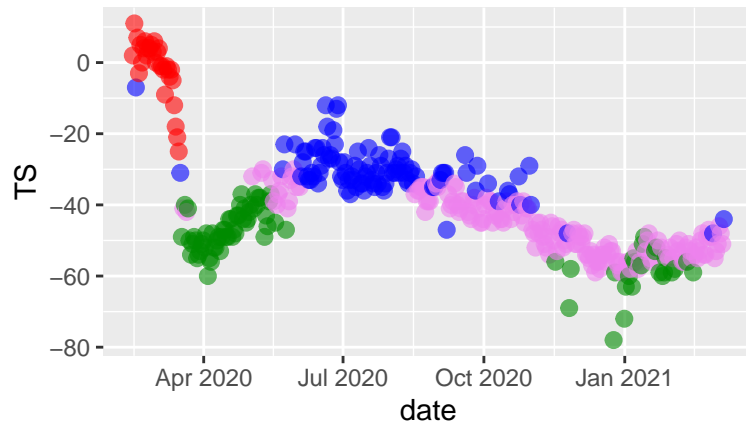

Sonoma tseries 2021-03-10 - hc Ward

Clusters ● early ● lockdown ● transition ● curre

Sonoma tseries 2021-03-10 - hc complete

Clusters ● early ● lockdown ● transition ● curre

Sonoma tseries 2021-03-10 - kmeans

Clusters ● early ● lockdown ● transition ● curre

Sonoma tseries 2021-03-10 - pam

Clusters ● early ● lockdown ● transition ● curre

Sonoma tseries 2021-03-10 - clara

Clusters ● early ● lockdown ● transition ● curre