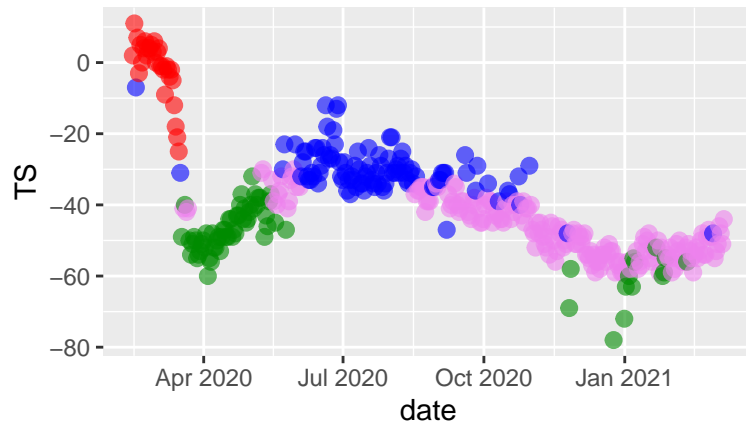

Sonoma tseries 2021-03-10 - hc Ward

Clusters ● early ● lockdown ● transition ● curre

Sonoma tseries 2021-03-10 - hc complete

Clusters ● early ● lockdown ● transition ● curre

Sonoma tseries 2021-03-10 - kmeans

Clusters ● early ● lockdown ● transition ● curre

Sonoma tseries 2021-03-10 - pam

Clusters ● early ● lockdown ● transition ● curre

Sonoma tseries 2021-03-10 - clara

Clusters ● early ● lockdown ● transition ● curre