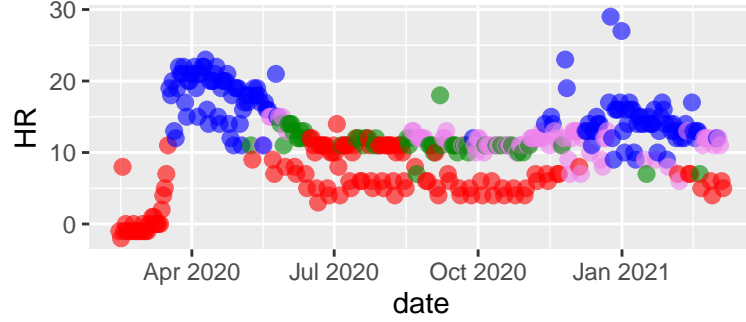

Sonoma tseries 2021-03-10 - hc Ward

Clusters ● early ● lockdown ● transition ● curre

Sonoma tseries 2021-03-10 - hc complete

Clusters ● early ● lockdown ● transition ● curre

Sonoma tseries 2021-03-10 - kmeans

Clusters ● early ● lockdown ● transition ● curre

Sonoma tseries 2021-03-10 - pam

Clusters ● early ● lockdown ● transition ● curre

Sonoma tseries 2021-03-10 - clara

Clusters ● early ● lockdown ● transition ● curre

Sonoma tseries 2021-03-10 - fanny

Clusters ● early ● lockdown ● transition ● curre

Sonoma tseries 2021-03-10 - agnes agne

Clusters ● early ● lockdown ● transition ● curre

Sonoma tseries 2021-03-10 - diana