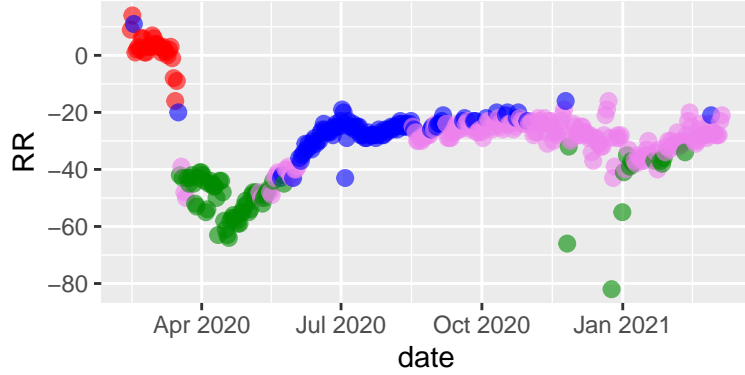

Sonoma tseries 2021-03-10 - hc Ward

Clusters ● early ● lockdown ● transition ● curre

Sonoma tseries 2021-03-10 - hc complete

Clusters ● early ● lockdown ● transition ● curre

Sonoma tseries 2021-03-10 - kmeans

Clusters ● early ● lockdown ● transition ● curre

Sonoma tseries 2021-03-10 - pam

Clusters ● early ● lockdown ● transition ● curre

Sonoma tseries 2021-03-10 - clara

Clusters ● early ● lockdown ● transition ● curre