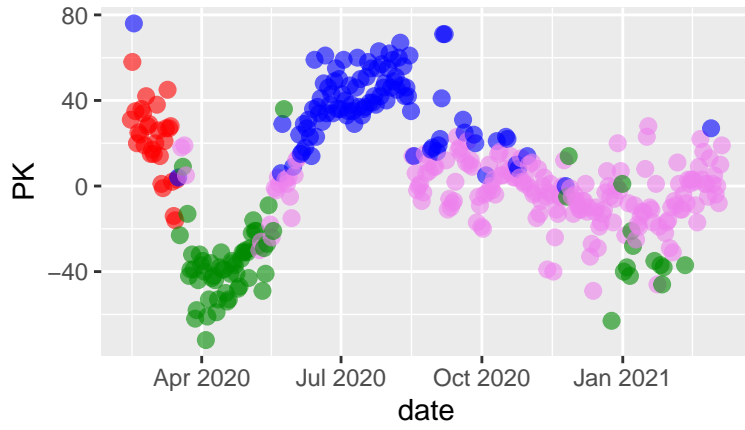

Sonoma tseries 2021-03-10 - hc Ward

Clusters ● early ● lockdown ● transition ● curre

Sonoma tseries 2021-03-10 - hc complete

Clusters ● early ● lockdown ● transition ● curre

Sonoma tseries 2021-03-10 - kmeans

Clusters ● early ● lockdown ● transition ● curre

Sonoma tseries 2021-03-10 - pam

Clusters ● early ● lockdown ● transition ● curre

Sonoma tseries 2021-03-10 - clara

Clusters ● early ● lockdown ● transition ● curre