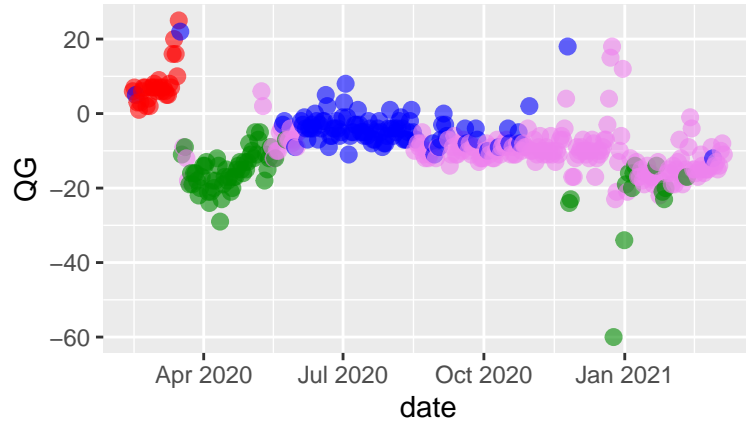

Sonoma tseries 2021-03-10 - hc Ward

Clusters ● early ● lockdown ● transition ● curre

Sonoma tseries 2021-03-10 - hc complete

Clusters ● early ● lockdown ● transition ● curre

Sonoma tseries 2021-03-10 - kmeans

Clusters ● early ● lockdown ● transition ● curre

Sonoma tseries 2021-03-10 - pam

Clusters ● early ● lockdown ● transition ● curre

Sonoma tseries 2021-03-10 - clara

Clusters ● early ● lockdown ● transition ● curre