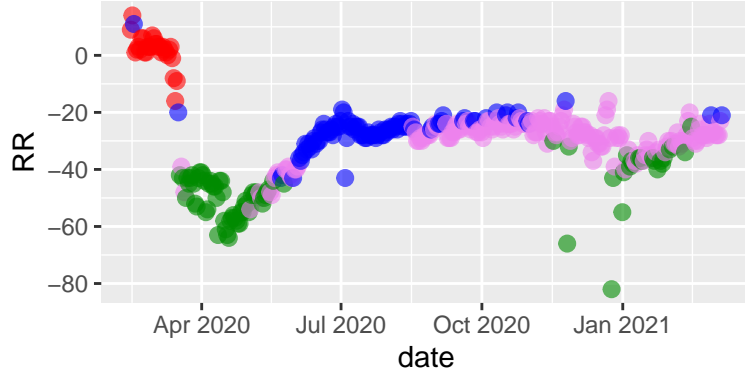

Sonoma tseries 2021-03-10 - hc Ward

Clusters ● early ● lockdown ● transition ● curre

Sonoma tseries 2021-03-10 - hc complete

Clusters ● early ● lockdown ● transition ● curre

Sonoma tseries 2021-03-10 - kmeans

Clusters ● early ● lockdown ● transition ● curre

Sonoma tseries 2021-03-10 - pam

Clusters ● early ● lockdown ● transition ● curre

Sonoma tseries 2021-03-10 - clara

Clusters ● early ● lockdown ● transition ● curre