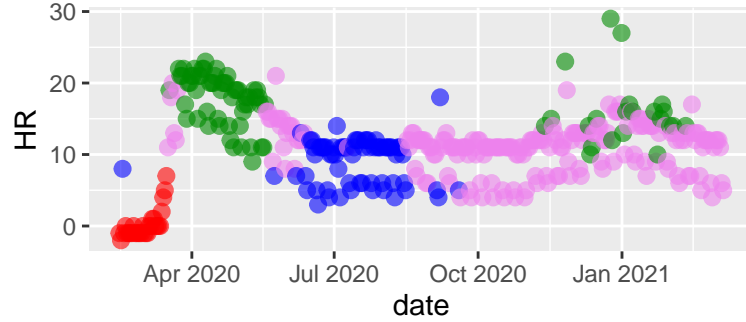

Clusters ● early ● lockdown ● transition ● curre

Sonoma tseries 2021-03-10 - rpart

Clusters ● early ● lockdown ● transition ● curre

Sonoma tseries 2021-03-10 - rf

Clusters ● early ● lockdown ● transition ● curre

Sonoma tseries 2021-03-10 - xgb

Clusters ● early ● lockdown ● transition ● curre