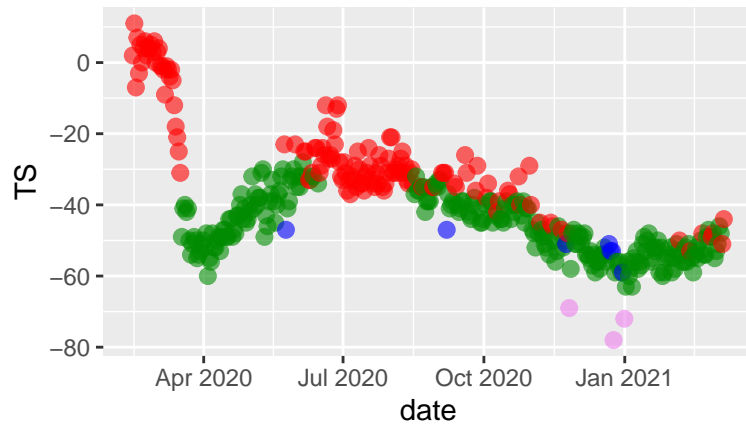

Sonoma tseries 2021-03-10 - fanny

Clusters ● early ● lockdown ● transition ● curre

Sonoma tseries 2021-03-10 - agnes agne

Clusters ● early ● lockdown ● transition ● curre

Sonoma tseries 2021-03-10 - diana

Clusters ● early ● lockdown ● transition ● curre

Sonoma tseries 2021-03-10 - rpart

Clusters ● early ● lockdown ● transition ● curre

Sonoma tseries 2021-03-10 - rf

Clusters ● early ● lockdown ● transition ● curre