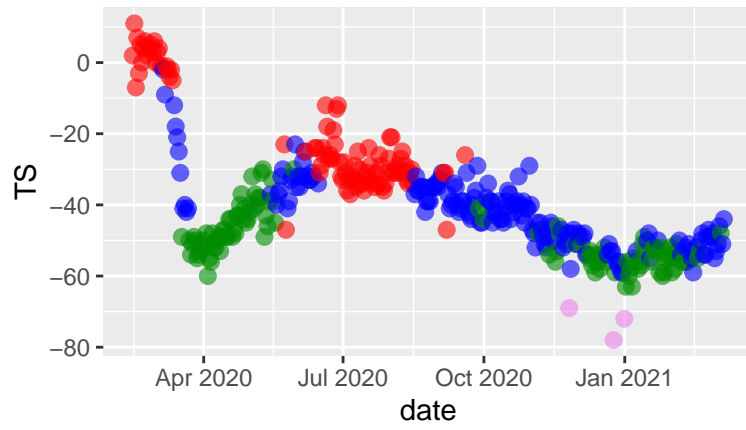

Sonoma tseries 2021-03-10 - hc Ward

Clusters ● early ● lockdown ● transition ● curre

Sonoma tseries 2021-03-10 - hc complete

Clusters ● early ● lockdown ● transition ● curre

Sonoma tseries 2021-03-10 - kmeans

Clusters ● early ● lockdown ● transition ● curre

Sonoma tseries 2021-03-10 - pam

Clusters ● early ● lockdown ● transition ● curre

Sonoma tseries 2021-03-10 - clara

Clusters ● early ● lockdown ● transition ● curre