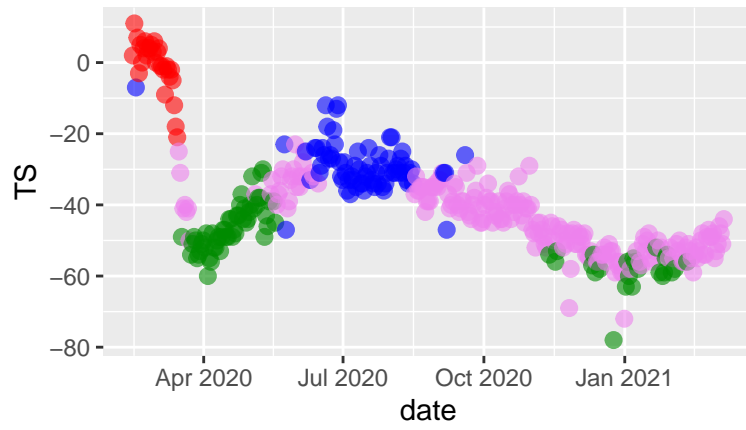

Sonoma tseries 2021-03-10 - fanny

Clusters ● early ● lockdown ● transition ● curre

Sonoma tseries 2021-03-10 - agnes agne

Clusters ● early ● lockdown ● transition ● curre

Sonoma tseries 2021-03-10 - diana

Clusters ● early ● lockdown ● transition ● curre

Sonoma tseries 2021-03-10 - rpart

Clusters ● early ● lockdown ● transition ● curre

Sonoma tseries 2021-03-10 - rf

Clusters ● early ● lockdown ● transition ● curre