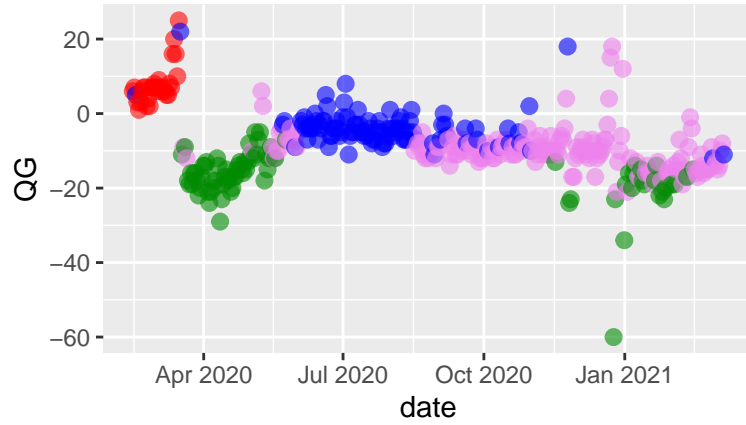

Sonoma tseries 2021-03-10 - hc Ward

Clusters ● early ● lockdown ● transition ● curre

Sonoma tseries 2021-03-10 - hc complete

Clusters ● early ● lockdown ● transition ● curre

Sonoma tseries 2021-03-10 - kmeans

Clusters ● early ● lockdown ● transition ● curre

Sonoma tseries 2021-03-10 - pam

Clusters ● early ● lockdown ● transition ● curre

Sonoma tseries 2021-03-10 - clara

Clusters ● early ● lockdown ● transition ● curre