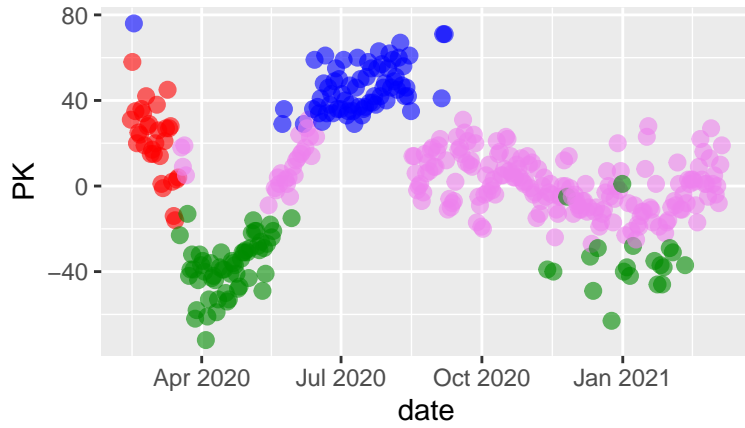

Sonoma tseries 2021-03-10 - hc Ward

Clusters ● early ● lockdown ● transition ● curre

Sonoma tseries 2021-03-10 - hc complete

Clusters ● early ● lockdown ● transition ● curre

Sonoma tseries 2021-03-10 - kmeans

Clusters ● early ● lockdown ● transition ● curre

Sonoma tseries 2021-03-10 - pam

Clusters ● early ● lockdown ● transition ● curre

Sonoma tseries 2021-03-10 - clara

Clusters ● early ● lockdown ● transition ● curre