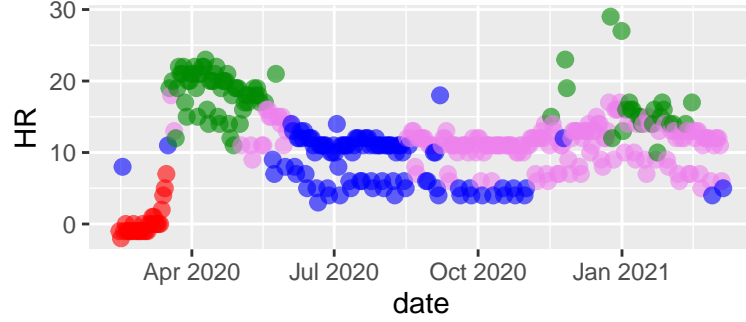

Sonoma tseries 2021-03-10 - hc Ward

Clusters ● early ● lockdown ● transition ● curre

Sonoma tseries 2021-03-10 - hc complete

Clusters ● early ● lockdown ● transition ● curre

Sonoma tseries 2021-03-10 - kmeans

Clusters ● early ● lockdown ● transition ● curre

Sonoma tseries 2021-03-10 - pam

Clusters ● early ● lockdown ● transition ● curre

Sonoma tseries 2021-03-10 - clara

Clusters ● early ● lockdown ● transition ● curre