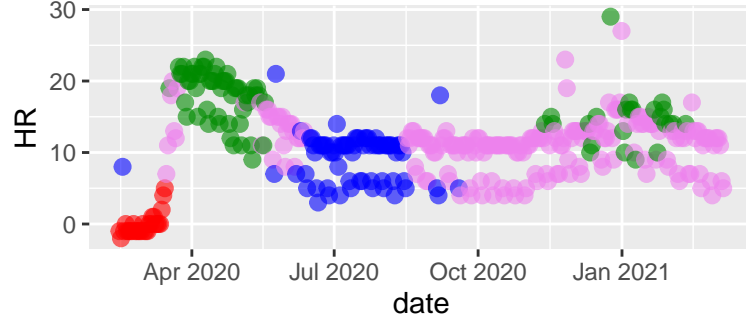

Sonoma tseries 2021-03-10 - fanny

Clusters ● early ● lockdown ● transition ● curre

Sonoma tseries 2021-03-10 - agnes agne

Clusters ● early ● lockdown ● transition ● curre

Sonoma tseries 2021-03-10 - diana

Clusters ● early ● lockdown ● transition ● curre

Sonoma tseries 2021-03-10 - rpart

Clusters ● early ● lockdown ● transition ● curre

Sonoma tseries 2021-03-10 - rf

Clusters ● early ● lockdown ● transition ● curre