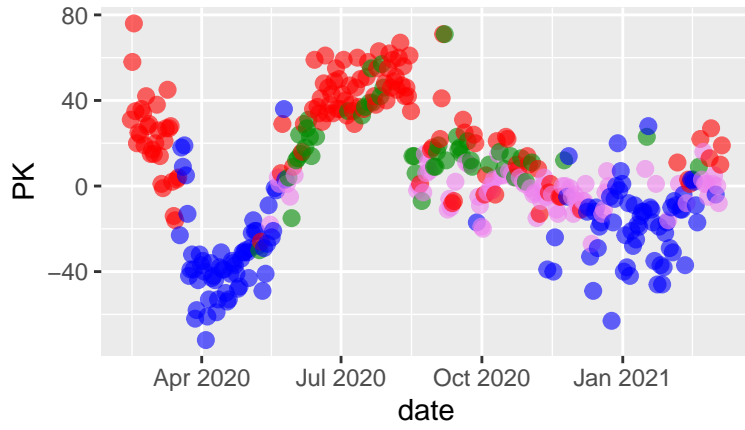

Sonoma tseries 2021-03-10 - hc Ward

Clusters ● early ● lockdown ● transition ● curre

Sonoma tseries 2021-03-10 - hc complete

Clusters ● early ● lockdown ● transition ● curre

Sonoma tseries 2021-03-10 - kmeans

Clusters ● early ● lockdown ● transition ● curre

Sonoma tseries 2021-03-10 - pam

Clusters ● early ● lockdown ● transition ● curre

Sonoma tseries 2021-03-10 - clara

Clusters ● early ● lockdown ● transition ● curre

Sonoma tseries 2021-03-10 - fanny

Clusters ● early ● lockdown ● transition ● curre

Sonoma tseries 2021-03-10 - agnes agne

Clusters ● early ● lockdown ● transition ● curre

Sonoma tseries 2021-03-10 - diana