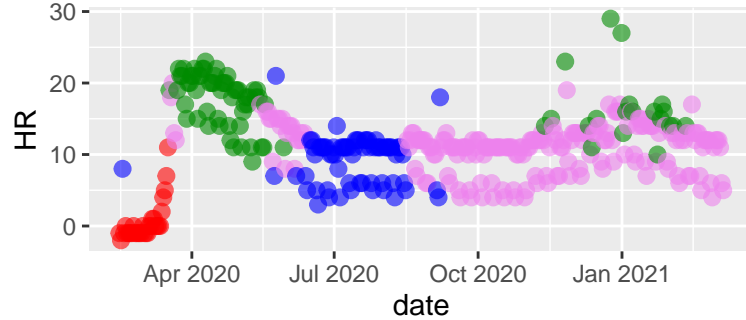

Sonoma tseries 2021-03-10 - hc Ward

Clusters ● early ● lockdown ● transition ● curre

Sonoma tseries 2021-03-10 - hc complete

Clusters ● early ● lockdown ● transition ● curre

Sonoma tseries 2021-03-10 - kmeans

Clusters ● early ● lockdown ● transition ● curre

Sonoma tseries 2021-03-10 - pam

Clusters ● early ● lockdown ● transition ● curre

Sonoma tseries 2021-03-10 - clara

Clusters ● early ● lockdown ● transition ● curre