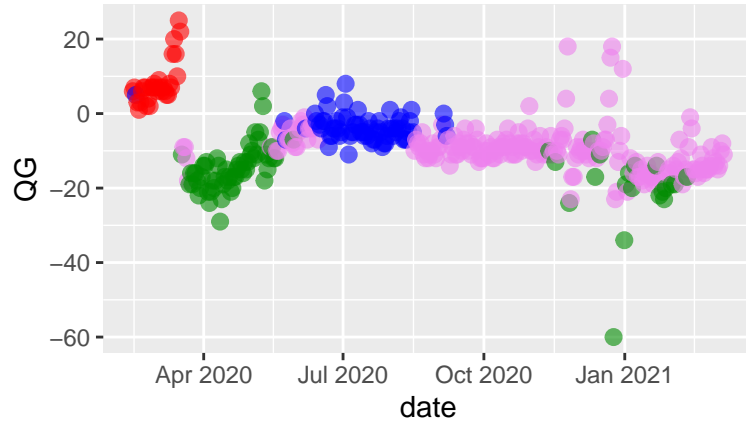

Sonoma tseries 2021-03-10 - hc Ward

Clusters ● early ● lockdown ● transition ● curre

Sonoma tseries 2021-03-10 - hc complete

Clusters ● early ● lockdown ● transition ● curre

Sonoma tseries 2021-03-10 - kmeans

Clusters ● early ● lockdown ● transition ● curre

Sonoma tseries 2021-03-10 - pam

Clusters ● early ● lockdown ● transition ● curre

Sonoma tseries 2021-03-10 - clara

Clusters ● early ● lockdown ● transition ● curre