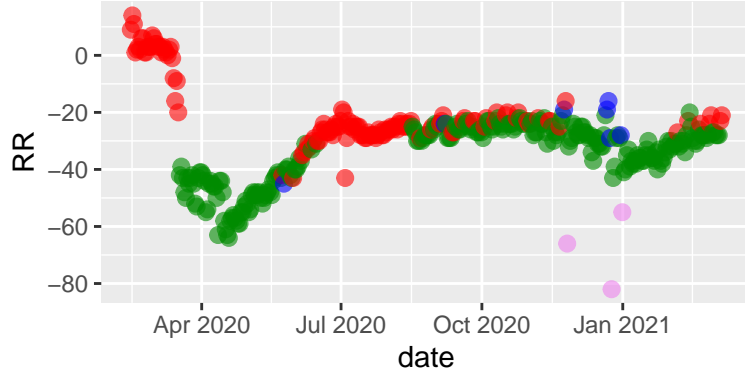

Sonoma tseries 2021-03-10 - fanny

Clusters ● early ● lockdown ● transition ● curre

Sonoma tseries 2021-03-10 - agnes agne

Clusters ● early ● lockdown ● transition ● curre

Sonoma tseries 2021-03-10 - diana

Clusters ● early ● lockdown ● transition ● curre

Sonoma tseries 2021-03-10 - rpart

Clusters ● early ● lockdown ● transition ● curre

Sonoma tseries 2021-03-10 - rf

Clusters ● early ● lockdown ● transition ● curre