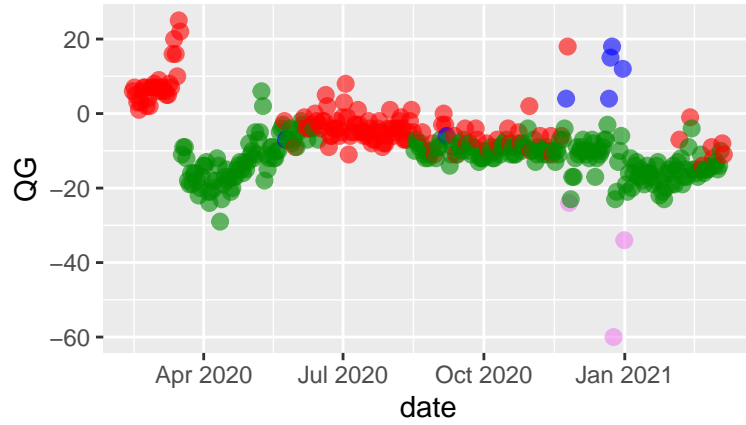

Sonoma tseries 2021-03-10 - fanny

Clusters ● early ● lockdown ● transition ● curre

Sonoma tseries 2021-03-10 - agnes agne

Clusters ● early ● lockdown ● transition ● curre

Sonoma tseries 2021-03-10 - diana

Clusters ● early ● lockdown ● transition ● curre

Sonoma tseries 2021-03-10 - rpart

Clusters ● early ● lockdown ● transition ● curre

Sonoma tseries 2021-03-10 - rf

Clusters ● early ● lockdown ● transition ● curre