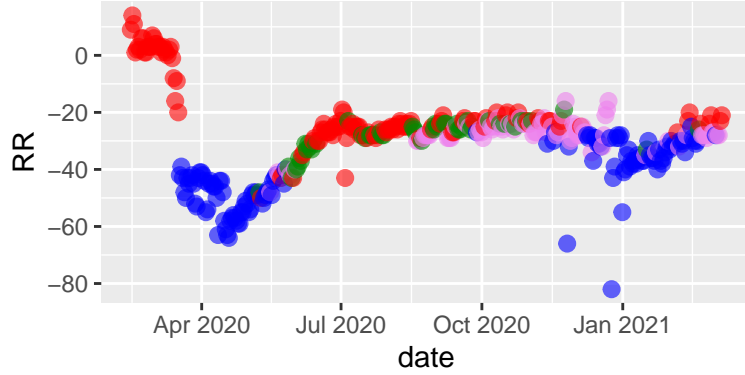

Sonoma tseries 2021-03-10 - hc Ward

Clusters ● early ● lockdown ● transition ● curre

Sonoma tseries 2021-03-10 - hc complete

Clusters ● early ● lockdown ● transition ● curre

Sonoma tseries 2021-03-10 - kmeans

Clusters ● early ● lockdown ● transition ● curre

Sonoma tseries 2021-03-10 - pam

Clusters ● early ● lockdown ● transition ● curre

Sonoma tseries 2021-03-10 - clara

Clusters ● early ● lockdown ● transition ● curre

Sonoma tseries 2021-03-10 - fanny

Clusters ● early ● lockdown ● transition ● curre

Sonoma tseries 2021-03-10 - agnes agne

Clusters ● early ● lockdown ● transition ● curre

Sonoma tseries 2021-03-10 - diana