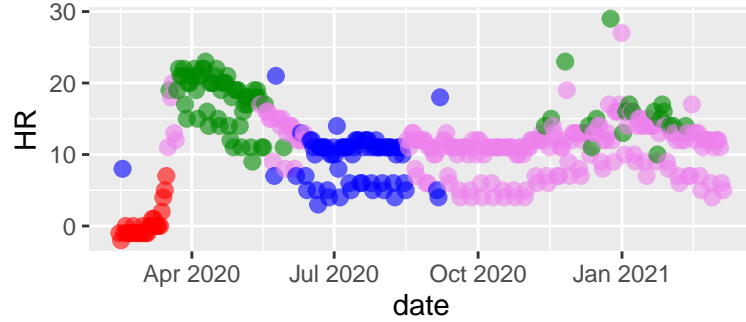

Clusters ● early ● lockdown ● transition ● curre

Sonoma tseries 2021-03-10 - rpart

Clusters ● early ● lockdown ● transition ● curre

Sonoma tseries 2021-03-10 - rf

Clusters ● early ● lockdown ● transition ● curre

Sonoma tseries 2021-03-10 - xgb

Clusters ● early ● lockdown ● transition ● curre