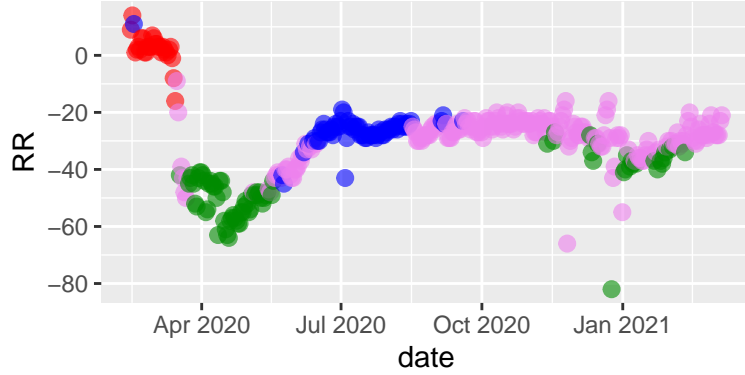

Sonoma tseries 2021-03-10 - fanny

Clusters ● early ● lockdown ● transition ● curre

Sonoma tseries 2021-03-10 - agnes agne

Clusters ● early ● lockdown ● transition ● curre

Sonoma tseries 2021-03-10 - diana

Clusters ● early ● lockdown ● transition ● curre

Sonoma tseries 2021-03-10 - rpart

Clusters ● early ● lockdown ● transition ● curre

Sonoma tseries 2021-03-10 - rf

Clusters ● early ● lockdown ● transition ● curre