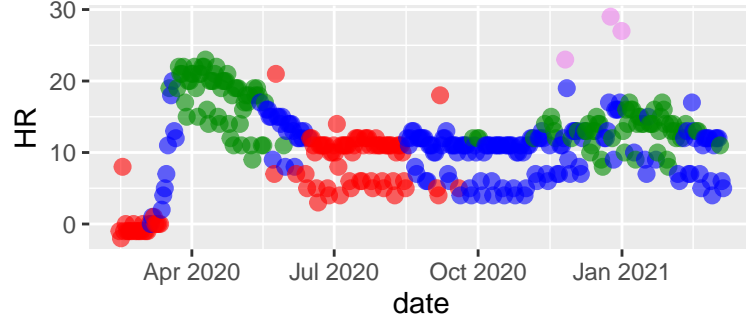

Sonoma tseries 2021-03-10 - hc Ward

Clusters ● early ● lockdown ● transition ● curre

Sonoma tseries 2021-03-10 - hc complete

Clusters ● early ● lockdown ● transition ● curre

Sonoma tseries 2021-03-10 - kmeans

Clusters ● early ● lockdown ● transition ● curre

Sonoma tseries 2021-03-10 - pam

Clusters ● early ● lockdown ● transition ● curre

Sonoma tseries 2021-03-10 - clara

Clusters ● early ● lockdown ● transition ● curre