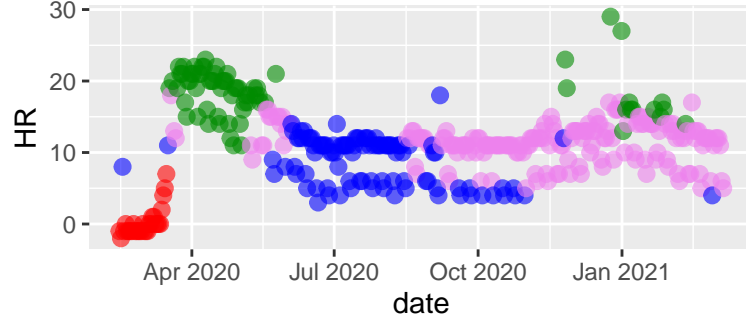

Sonoma tseries 2021-03-10 - hc Ward

Clusters ● early ● lockdown ● transition ● curre

Sonoma tseries 2021-03-10 - hc complete

Clusters ● early ● lockdown ● transition ● curre

Sonoma tseries 2021-03-10 - kmeans

Clusters ● early ● lockdown ● transition ● curre

Sonoma tseries 2021-03-10 - pam

Clusters ● early ● lockdown ● transition ● curre

Sonoma tseries 2021-03-10 - clara

Clusters ● early ● lockdown ● transition ● curre