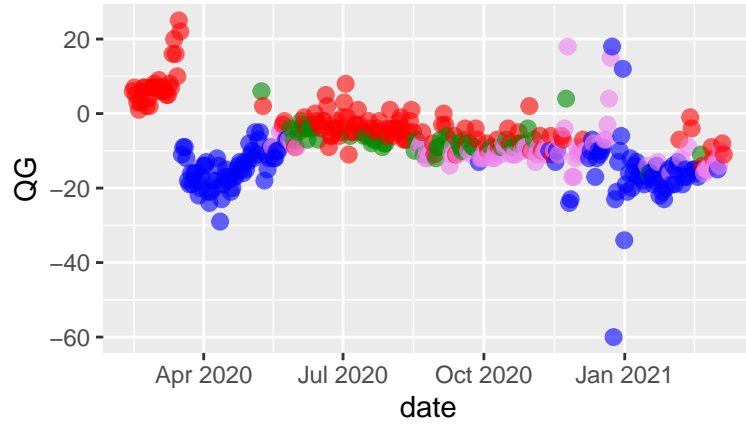

Sonoma tseries 2021-03-10 - hc Ward

Clusters ● early ● lockdown ● transition ● curre

Sonoma tseries 2021-03-10 - hc complete

Clusters ● early ● lockdown ● transition ● curre

Sonoma tseries 2021-03-10 - kmeans

Clusters ● early ● lockdown ● transition ● curre

Sonoma tseries 2021-03-10 - pam

Clusters ● early ● lockdown ● transition ● curre

Sonoma tseries 2021-03-10 - clara

Clusters ● early ● lockdown ● transition ● curre

Sonoma tseries 2021-03-10 - fanny

Clusters ● early ● lockdown ● transition ● curre

Sonoma tseries 2021-03-10 - agnes agne

Clusters ● early ● lockdown ● transition ● curre

Sonoma tseries 2021-03-10 - diana