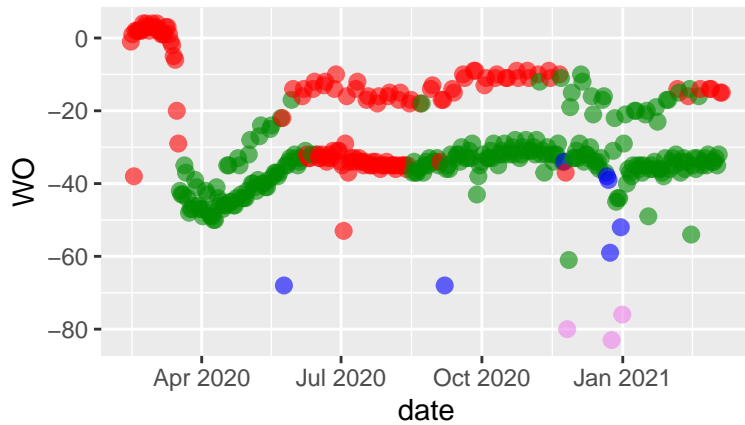

Sonoma tseries 2021-03-10 - fanny

Clusters ● early ● lockdown ● transition ● curre

Sonoma tseries 2021-03-10 - agnes agne

Clusters ● early ● lockdown ● transition ● curre

Sonoma tseries 2021-03-10 - diana

Clusters ● early ● lockdown ● transition ● curre

Sonoma tseries 2021-03-10 - rpart

Clusters ● early ● lockdown ● transition ● curre

Sonoma tseries 2021-03-10 - rf

Clusters ● early ● lockdown ● transition ● curre