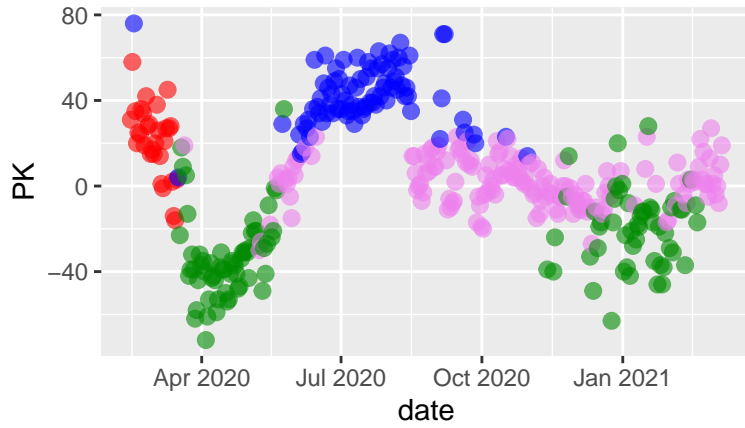

Sonoma tseries 2021-03-10 - hc Ward

Clusters ● early ● lockdown ● transition ● curre

Sonoma tseries 2021-03-10 - hc complete

Clusters ● early ● lockdown ● transition ● curre

Sonoma tseries 2021-03-10 - kmeans

Clusters ● early ● lockdown ● transition ● curre

Sonoma tseries 2021-03-10 - pam

Clusters ● early ● lockdown ● transition ● curre

Sonoma tseries 2021-03-10 - clara

Clusters ● early ● lockdown ● transition ● curre