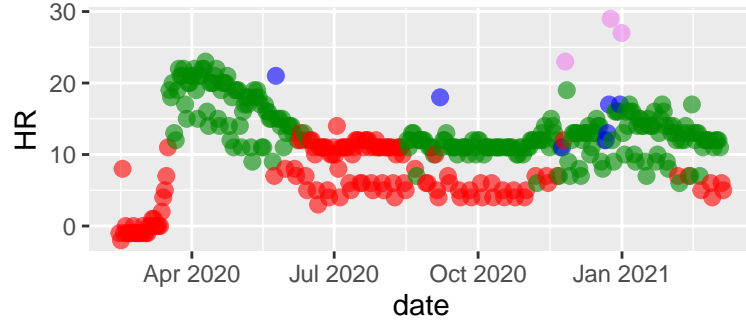

Sonoma tseries 2021-03-10 - fanny

Clusters ● early ● lockdown ● transition ● curre

Sonoma tseries 2021-03-10 - agnes agne

Clusters ● early ● lockdown ● transition ● curre

Sonoma tseries 2021-03-10 - diana

Clusters ● early ● lockdown ● transition ● curre

Sonoma tseries 2021-03-10 - rpart

Clusters ● early ● lockdown ● transition ● curre

Sonoma tseries 2021-03-10 - rf

Clusters ● early ● lockdown ● transition ● curre