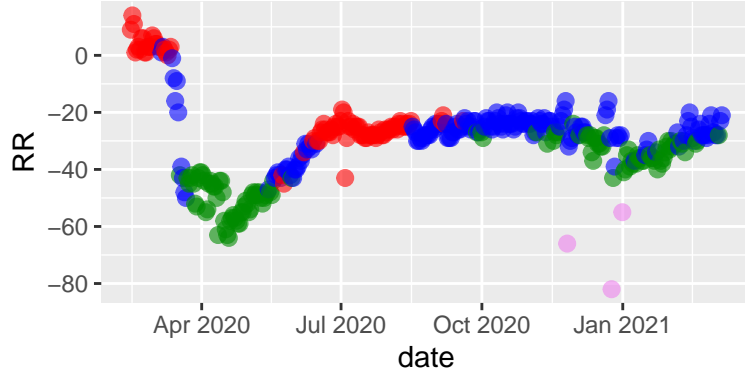

Sonoma tseries 2021-03-10 - hc Ward

Clusters ● early ● lockdown ● transition ● curre

Sonoma tseries 2021-03-10 - hc complete

Clusters ● early ● lockdown ● transition ● curre

Sonoma tseries 2021-03-10 - kmeans

Clusters ● early ● lockdown ● transition ● curre

Sonoma tseries 2021-03-10 - pam

Clusters ● early ● lockdown ● transition ● curre

Sonoma tseries 2021-03-10 - clara

Clusters ● early ● lockdown ● transition ● curre