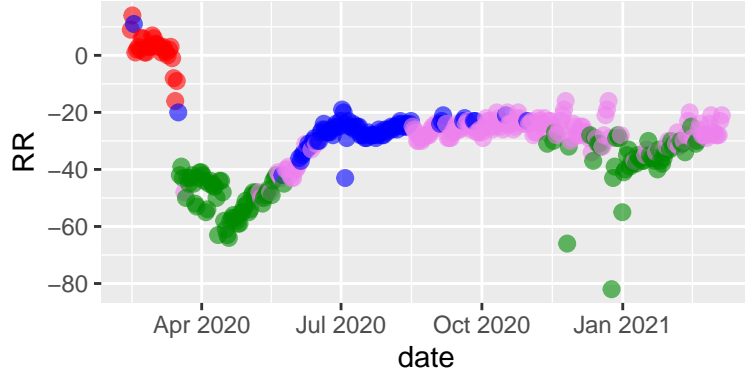

Sonoma tseries 2021-03-10 - hc Ward

Clusters ● early ● lockdown ● transition ● curre

Sonoma tseries 2021-03-10 - hc complete

Clusters ● early ● lockdown ● transition ● curre

Sonoma tseries 2021-03-10 - kmeans

Clusters ● early ● lockdown ● transition ● curre

Sonoma tseries 2021-03-10 - pam

Clusters ● early ● lockdown ● transition ● curre

Sonoma tseries 2021-03-10 - clara

Clusters ● early ● lockdown ● transition ● curre