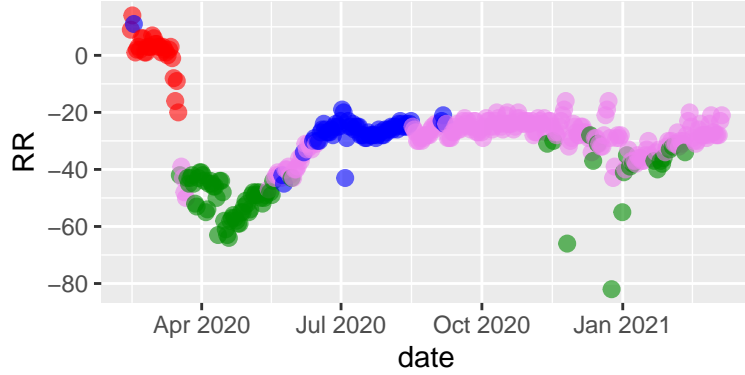

Sonoma tseries 2021-03-10 - hc Ward

Clusters ● early ● lockdown ● transition ● curre

Sonoma tseries 2021-03-10 - hc complete

Clusters ● early ● lockdown ● transition ● curre

Sonoma tseries 2021-03-10 - kmeans

Clusters ● early ● lockdown ● transition ● curre

Sonoma tseries 2021-03-10 - pam

Clusters ● early ● lockdown ● transition ● curre

Sonoma tseries 2021-03-10 - clara

Clusters ● early ● lockdown ● transition ● curre