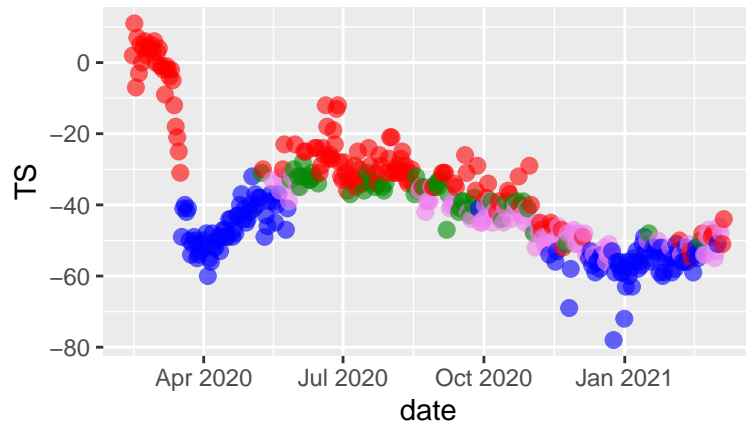

Sonoma tseries 2021-03-10 - hc Ward

Clusters ● early ● lockdown ● transition ● curre

Sonoma tseries 2021-03-10 - hc complete

Clusters ● early ● lockdown ● transition ● curre

Sonoma tseries 2021-03-10 - kmeans

Clusters ● early ● lockdown ● transition ● curre

Sonoma tseries 2021-03-10 - pam

Clusters ● early ● lockdown ● transition ● curre

Sonoma tseries 2021-03-10 - clara

Clusters ● early ● lockdown ● transition ● curre

Sonoma tseries 2021-03-10 - fanny

Clusters ● early ● lockdown ● transition ● curre

Sonoma tseries 2021-03-10 - agnes agne

Clusters ● early ● lockdown ● transition ● curre

Sonoma tseries 2021-03-10 - diana