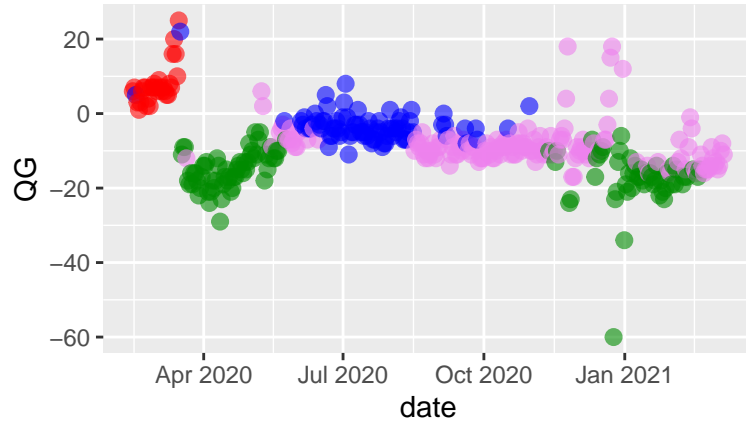

Sonoma tseries 2021-03-10 - hc Ward

Clusters ● early ● lockdown ● transition ● curre

Sonoma tseries 2021-03-10 - hc complete

Clusters ● early ● lockdown ● transition ● curre

Sonoma tseries 2021-03-10 - kmeans

Clusters ● early ● lockdown ● transition ● curre

Sonoma tseries 2021-03-10 - pam

Clusters ● early ● lockdown ● transition ● curre

Sonoma tseries 2021-03-10 - clara

Clusters ● early ● lockdown ● transition ● curre