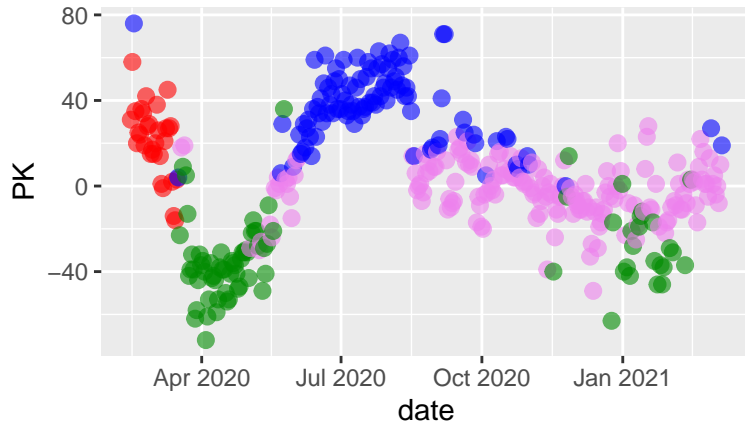

Sonoma tseries 2021-03-10 - hc Ward

Clusters ● early ● lockdown ● transition ● curre

Sonoma tseries 2021-03-10 - hc complete

Clusters ● early ● lockdown ● transition ● curre

Sonoma tseries 2021-03-10 - kmeans

Clusters ● early ● lockdown ● transition ● curre

Sonoma tseries 2021-03-10 - pam

Clusters ● early ● lockdown ● transition ● curre

Sonoma tseries 2021-03-10 - clara

Clusters ● early ● lockdown ● transition ● curre