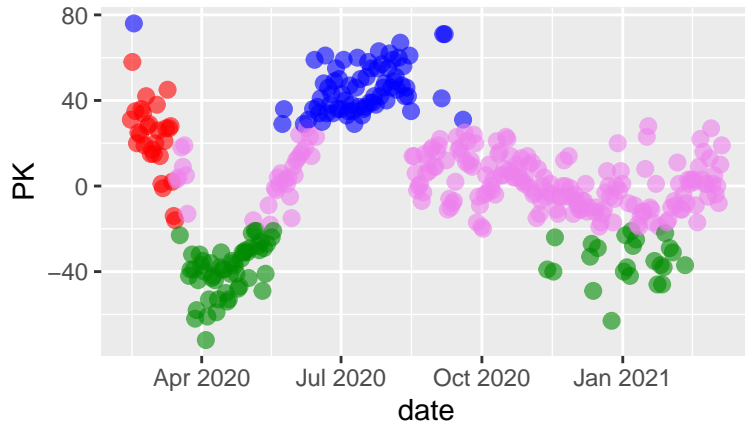

Sonoma tseries 2021-03-10 - fanny

Clusters ● early ● lockdown ● transition ● curre

Sonoma tseries 2021-03-10 - agnes agne

Clusters ● early ● lockdown ● transition ● curre

Sonoma tseries 2021-03-10 - diana

Clusters ● early ● lockdown ● transition ● curre

Sonoma tseries 2021-03-10 - rpart

Clusters ● early ● lockdown ● transition ● curre

Sonoma tseries 2021-03-10 - rf

Clusters ● early ● lockdown ● transition ● curre