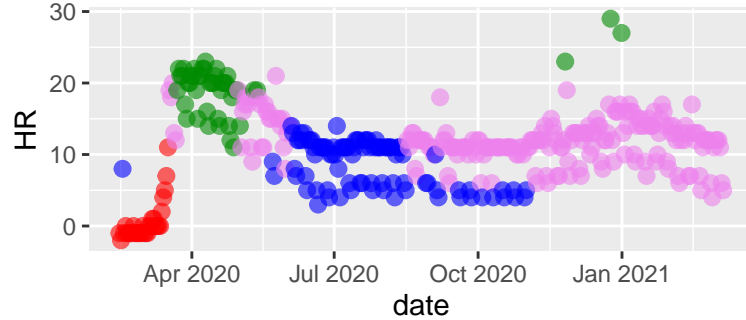

Sonoma tseries 2021-03-10 - hc Ward

Clusters ● early ● lockdown ● transition ● curre

Sonoma tseries 2021-03-10 - hc complete

Clusters ● early ● lockdown ● transition ● curre

Sonoma tseries 2021-03-10 - kmeans

Clusters ● early ● lockdown ● transition ● curre

Sonoma tseries 2021-03-10 - pam

Clusters ● early ● lockdown ● transition ● curre

Sonoma tseries 2021-03-10 - clara

Clusters ● early ● lockdown ● transition ● curre

Sonoma tseries 2021-03-10 - fanny

Clusters ● early ● lockdown ● transition ● curre

Sonoma tseries 2021-03-10 - agnes agne

Clusters ● early ● lockdown ● transition ● curre

Sonoma tseries 2021-03-10 - diana