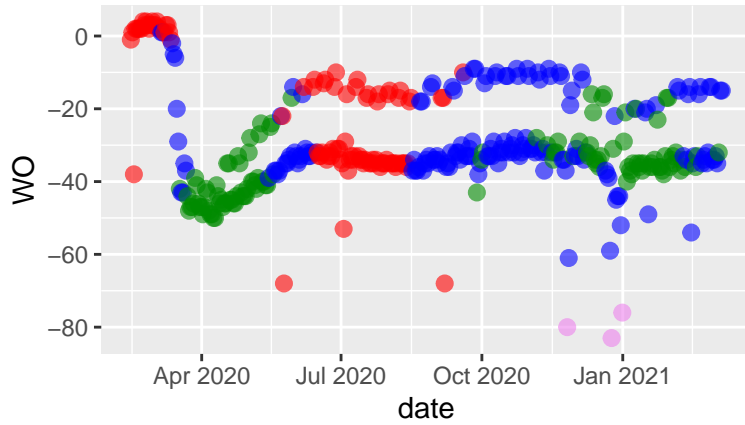

Sonoma tseries 2021-03-10 - hc Ward

Clusters ● early ● lockdown ● transition ● curre

Sonoma tseries 2021-03-10 - hc complete

Clusters ● early ● lockdown ● transition ● curre

Sonoma tseries 2021-03-10 - kmeans

Clusters ● early ● lockdown ● transition ● curre

Sonoma tseries 2021-03-10 - pam

Clusters ● early ● lockdown ● transition ● curre

Sonoma tseries 2021-03-10 - clara

Clusters ● early ● lockdown ● transition ● curre