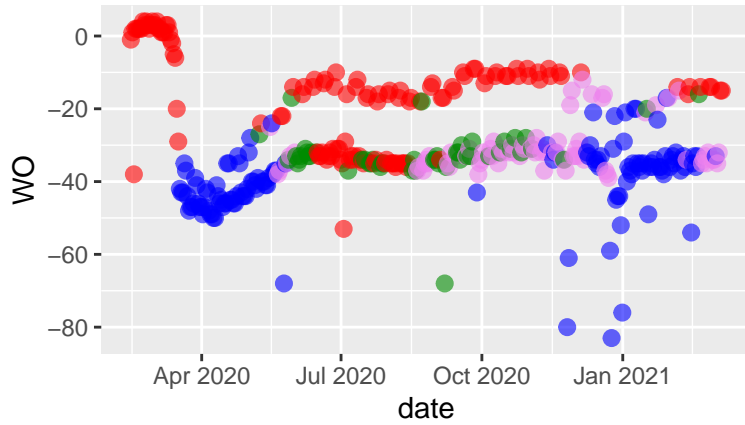

Sonoma tseries 2021-03-10 - hc Ward

Clusters ● early ● lockdown ● transition ● curre

Sonoma tseries 2021-03-10 - hc complete

Clusters ● early ● lockdown ● transition ● curre

Sonoma tseries 2021-03-10 - kmeans

Clusters ● early ● lockdown ● transition ● curre

Sonoma tseries 2021-03-10 - pam

Clusters ● early ● lockdown ● transition ● curre

Sonoma tseries 2021-03-10 - clara

Clusters ● early ● lockdown ● transition ● curre

Sonoma tseries 2021-03-10 - fanny

Clusters ● early ● lockdown ● transition ● curre

Sonoma tseries 2021-03-10 - agnes agne

Clusters ● early ● lockdown ● transition ● curre

Sonoma tseries 2021-03-10 - diana