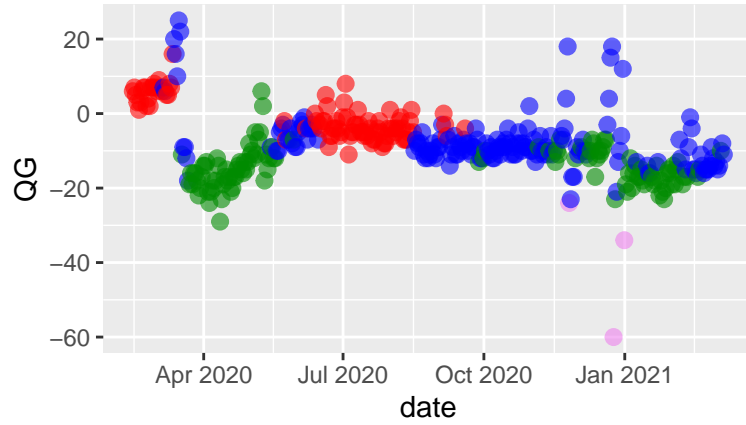

Sonoma tseries 2021-03-10 - hc Ward

Clusters ● early ● lockdown ● transition ● curre

Sonoma tseries 2021-03-10 - hc complete

Clusters ● early ● lockdown ● transition ● curre

Sonoma tseries 2021-03-10 - kmeans

Clusters ● early ● lockdown ● transition ● curre

Sonoma tseries 2021-03-10 - pam

Clusters ● early ● lockdown ● transition ● curre

Sonoma tseries 2021-03-10 - clara

Clusters ● early ● lockdown ● transition ● curre