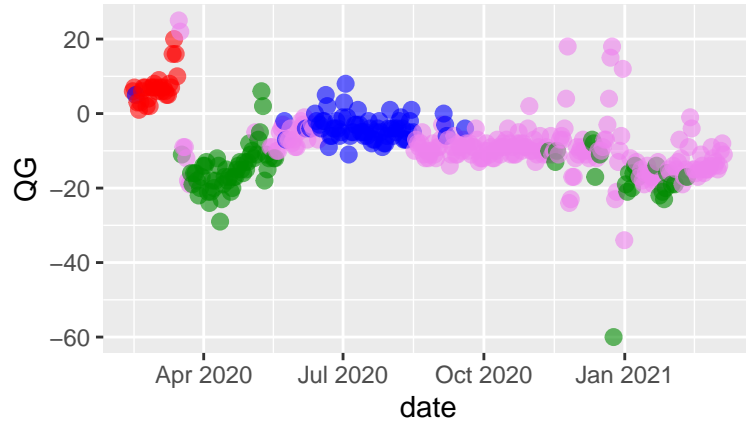

Sonoma tseries 2021-03-10 - fanny

Clusters ● early ● lockdown ● transition ● curre

Sonoma tseries 2021-03-10 - agnes agne

Clusters ● early ● lockdown ● transition ● curre

Sonoma tseries 2021-03-10 - diana

Clusters ● early ● lockdown ● transition ● curre

Sonoma tseries 2021-03-10 - rpart

Clusters ● early ● lockdown ● transition ● curre

Sonoma tseries 2021-03-10 - rf

Clusters ● early ● lockdown ● transition ● curre