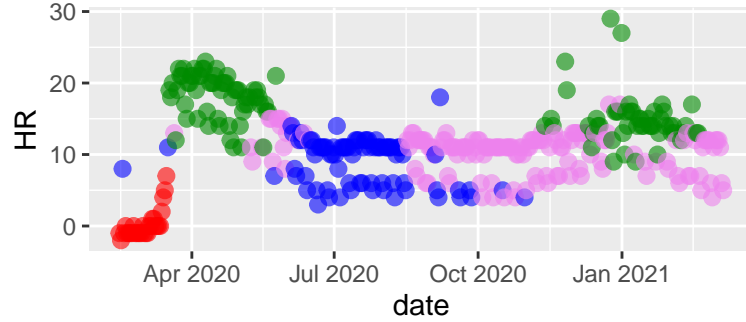

Sonoma tseries 2021-03-10 - hc Ward

Clusters ● early ● lockdown ● transition ● curre

Sonoma tseries 2021-03-10 - hc complete

Clusters ● early ● lockdown ● transition ● curre

Sonoma tseries 2021-03-10 - kmeans

Clusters ● early ● lockdown ● transition ● curre

Sonoma tseries 2021-03-10 - pam

Clusters ● early ● lockdown ● transition ● curre

Sonoma tseries 2021-03-10 - clara

Clusters ● early ● lockdown ● transition ● curre