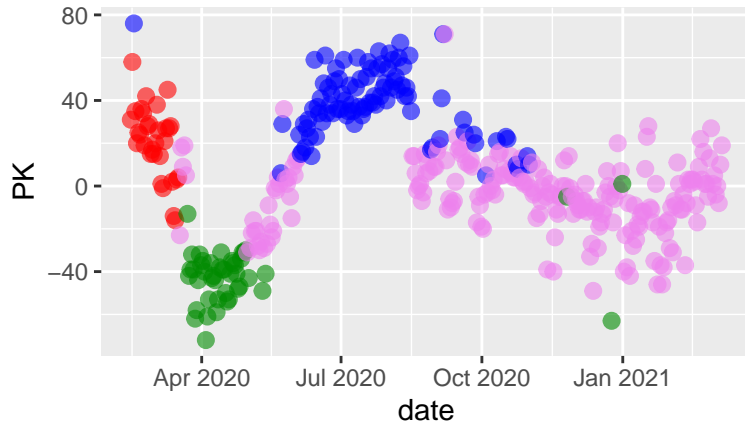

Sonoma tseries 2021-03-10 - hc Ward

Clusters ● early ● lockdown ● transition ● curre

Sonoma tseries 2021-03-10 - hc complete

Clusters ● early ● lockdown ● transition ● curre

Sonoma tseries 2021-03-10 - kmeans

Clusters ● early ● lockdown ● transition ● curre

Sonoma tseries 2021-03-10 - pam

Clusters ● early ● lockdown ● transition ● curre

Sonoma tseries 2021-03-10 - clara

Clusters ● early ● lockdown ● transition ● curre

Sonoma tseries 2021-03-10 - fanny

Clusters ● early ● lockdown ● transition ● curre

Sonoma tseries 2021-03-10 - agnes agne

Clusters ● early ● lockdown ● transition ● curre

Sonoma tseries 2021-03-10 - diana