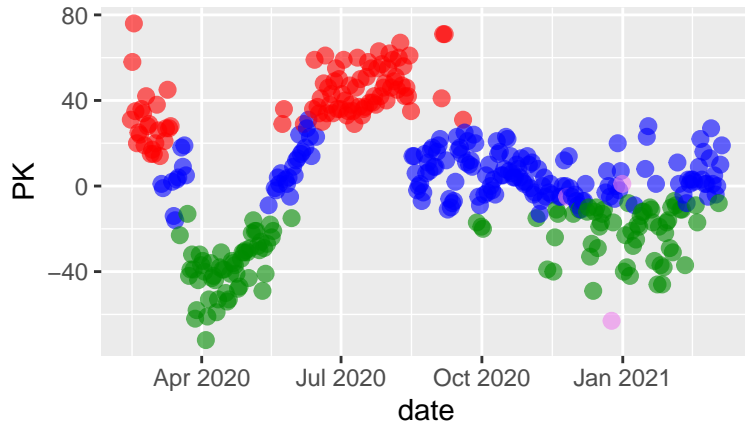

Sonoma tseries 2021-03-10 - hc Ward

Clusters ● early ● lockdown ● transition ● curre

Sonoma tseries 2021-03-10 - hc complete

Clusters ● early ● lockdown ● transition ● curre

Sonoma tseries 2021-03-10 - kmeans

Clusters ● early ● lockdown ● transition ● curre

Sonoma tseries 2021-03-10 - pam

Clusters ● early ● lockdown ● transition ● curre

Sonoma tseries 2021-03-10 - clara

Clusters ● early ● lockdown ● transition ● curre