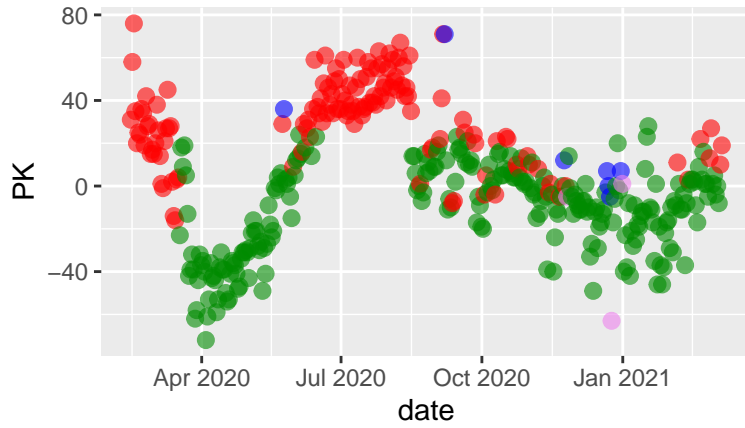

Sonoma tseries 2021-03-10 - fanny

Clusters ● early ● lockdown ● transition ● curre

Sonoma tseries 2021-03-10 - agnes agne

Clusters ● early ● lockdown ● transition ● curre

Sonoma tseries 2021-03-10 - diana

Clusters ● early ● lockdown ● transition ● curre

Sonoma tseries 2021-03-10 - rpart

Clusters ● early ● lockdown ● transition ● curre

Sonoma tseries 2021-03-10 - rf

Clusters ● early ● lockdown ● transition ● curre