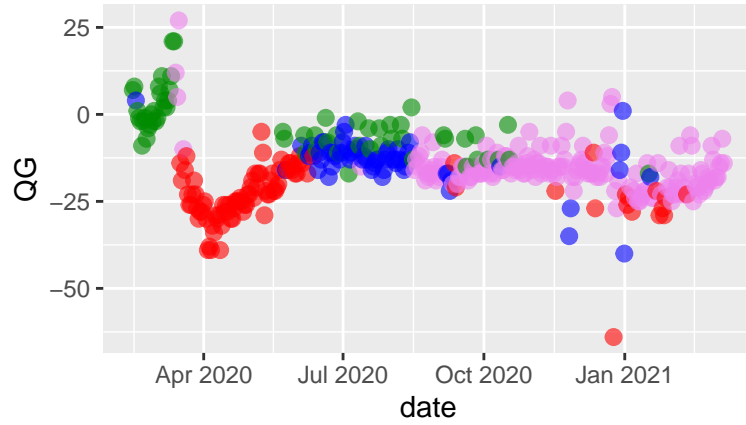

Marin tseries 2021-03-10 - fanny

Clusters ● early ● lockdown ● transition

Marin tseries 2021-03-10 - agnes agnes

Clusters ● early ● lockdown ● transition ● curre

Marin tseries 2021-03-10 - diana

Clusters ● early ● lockdown ● transition ● curre

Marin tseries, 2021-03-10 - rpart

Clusters ● early ● lockdown ● transition ● curre

Marin tseries, 2021-03-10 - rf

Clusters ● early ● lockdown ● transition ● curre

Marin tseries, 2021-03-10 - xgb

Clusters ● early ● lockdown ● transition ● curre