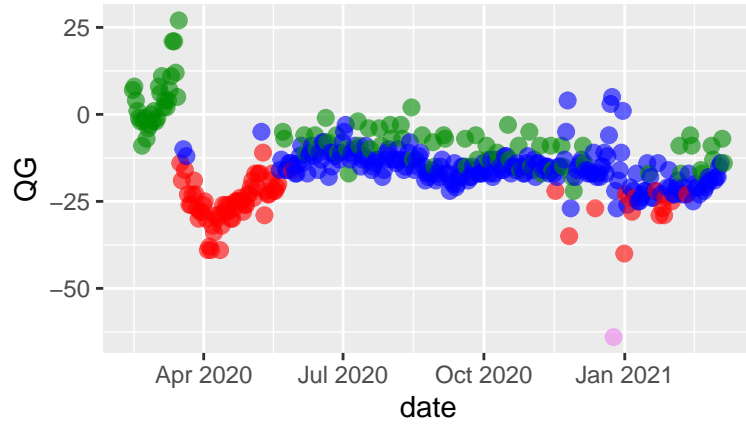

Marin tseries 2021-03-10 - fanny

Clusters ● early ● lockdown ● transition

Marin tseries 2021-03-10 - agnes agnes

Clusters ● early ● lockdown ● transition ● curre

Marin tseries 2021-03-10 - diana

Clusters ● early ● lockdown ● transition ● curre

Marin tseries, 2021-03-10 - rpart

Clusters ● early ● lockdown ● transition ● curre

Marin tseries, 2021-03-10 - rf

Clusters ● early ● lockdown ● transition ● curre

Marin tseries, 2021-03-10 - xgb

Clusters ● early ● lockdown ● transition ● curre