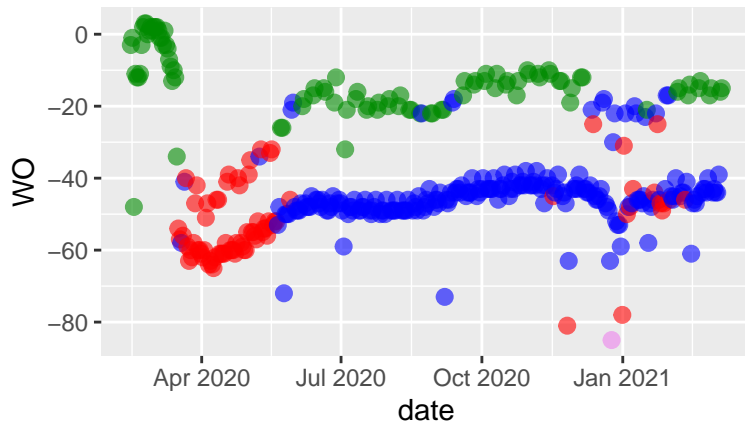

Marin tseries 2021-03-10 - fanny

Clusters ● early ● lockdown ● transition

Marin tseries 2021-03-10 - agnes agnes

Clusters ● early ● lockdown ● transition ● curre

Marin tseries 2021-03-10 - diana

Clusters ● early ● lockdown ● transition ● curre

Marin tseries, 2021-03-10 - rpart

Clusters ● early ● lockdown ● transition ● curre

Marin tseries, 2021-03-10 - rf

Clusters ● early ● lockdown ● transition ● curre

Marin tseries, 2021-03-10 - xgb

Clusters ● early ● lockdown ● transition ● curre