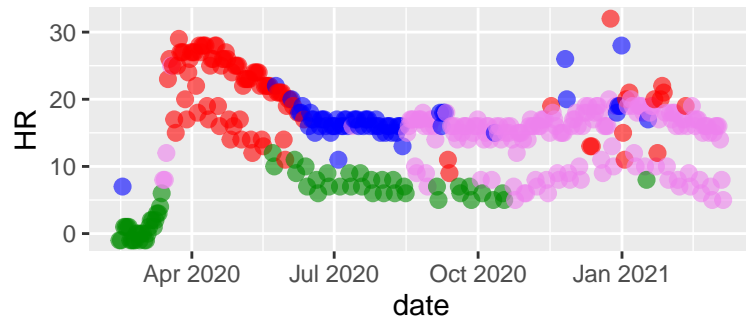

Marin tseries 2021-03-10 - fanny

Clusters ● early ● lockdown ● transition

Marin tseries 2021-03-10 - agnes agnes

Clusters ● early ● lockdown ● transition ● curre

Marin tseries 2021-03-10 - diana

Clusters ● early ● lockdown ● transition ● curre

Marin tseries, 2021-03-10 - rpart

Clusters ● early ● lockdown ● transition ● curre

Marin tseries, 2021-03-10 - rf

Clusters ● early ● lockdown ● transition ● curre

Marin tseries, 2021-03-10 - xgb

Clusters ● early ● lockdown ● transition ● curre