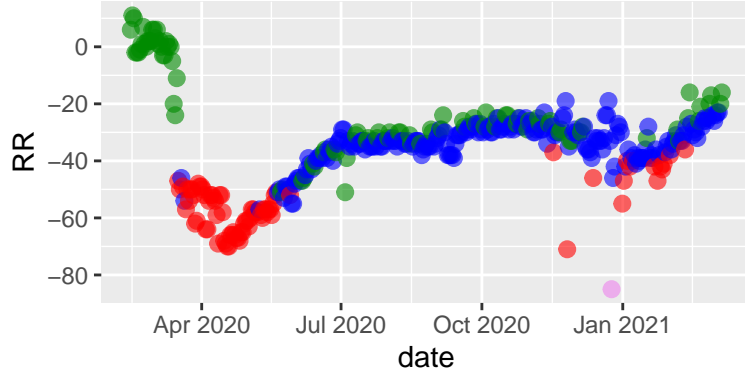

Marin tseries 2021-03-10 - fanny

Clusters ● early ● lockdown ● transition

Marin tseries 2021-03-10 - agnes agnes

Clusters ● early ● lockdown ● transition ● curre

Marin tseries 2021-03-10 - diana

Clusters ● early ● lockdown ● transition ● curre

Marin tseries, 2021-03-10 - rpart

Clusters ● early ● lockdown ● transition ● curre

Marin tseries, 2021-03-10 - rf

Clusters ● early ● lockdown ● transition ● curre

Marin tseries, 2021-03-10 - xgb

Clusters ● early ● lockdown ● transition ● curre