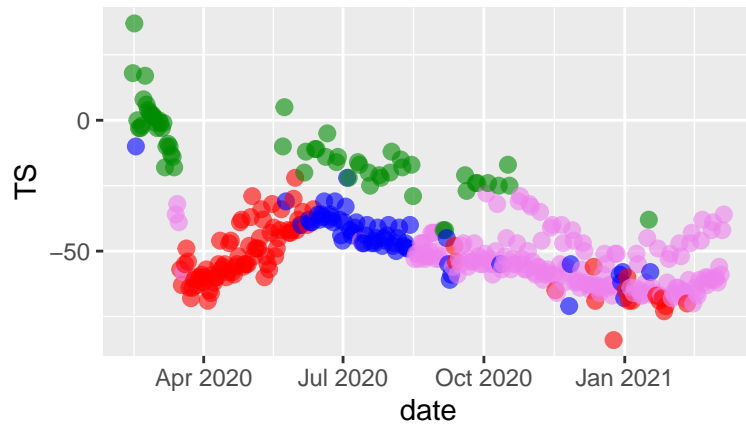

Marin tseries 2021-03-10 - fanny

Clusters ● early ● lockdown ● transition

Marin tseries 2021-03-10 - agnes agnes

Clusters ● early ● lockdown ● transition ● curre

Marin tseries 2021-03-10 - diana

Clusters ● early ● lockdown ● transition ● curre

Marin tseries, 2021-03-10 - rpart

Clusters ● early ● lockdown ● transition ● curre

Marin tseries, 2021-03-10 - rf

Clusters ● early ● lockdown ● transition ● curre

Marin tseries, 2021-03-10 - xgb

Clusters ● early ● lockdown ● transition ● curre