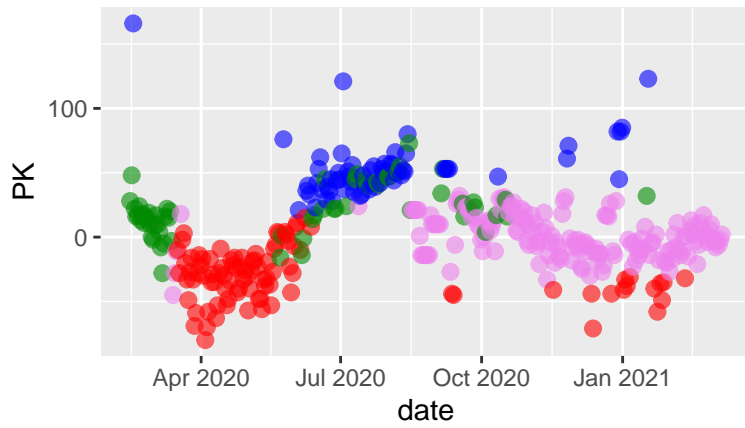

Marin tseries, 2021-03-10 - rpart

Clusters ● early ● lockdown ● transition ● curre

Marin tseries, 2021-03-10 - rf

Clusters ● early ● lockdown ● transition ● curre

Marin tseries, 2021-03-10 - xgb

Clusters ● early ● lockdown ● transition ● curre