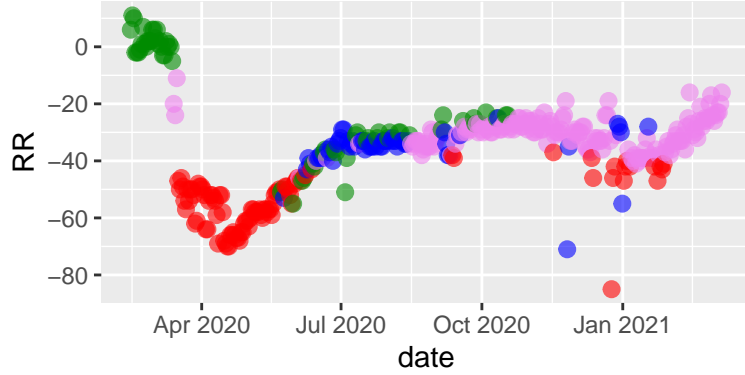

Marin tseries 2021-03-10 - fanny

Clusters ● early ● lockdown ● transition

Marin tseries 2021-03-10 - agnes agnes

Clusters ● early ● lockdown ● transition ● curre

Marin tseries 2021-03-10 - diana

Clusters ● early ● lockdown ● transition ● curre

Marin tseries, 2021-03-10 - rpart

Clusters ● early ● lockdown ● transition ● curre

Marin tseries, 2021-03-10 - rf

Clusters ● early ● lockdown ● transition ● curre

Marin tseries, 2021-03-10 - xgb

Clusters ● early ● lockdown ● transition ● curre