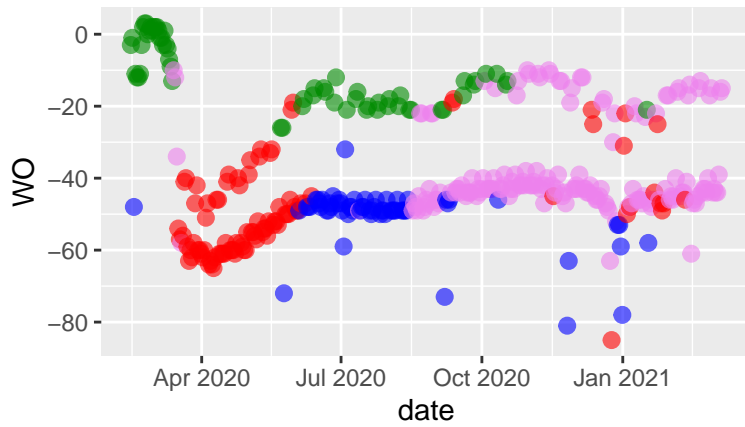

Marin tseries 2021-03-10 - fanny

Clusters ● early ● lockdown ● transition

Marin tseries 2021-03-10 - agnes agnes

Clusters ● early ● lockdown ● transition ● curre

Marin tseries 2021-03-10 - diana

Clusters ● early ● lockdown ● transition ● curre

Marin tseries, 2021-03-10 - rpart

Clusters ● early ● lockdown ● transition ● curre

Marin tseries, 2021-03-10 - rf

Clusters ● early ● lockdown ● transition ● curre

Marin tseries, 2021-03-10 - xgb

Clusters ● early ● lockdown ● transition ● curre