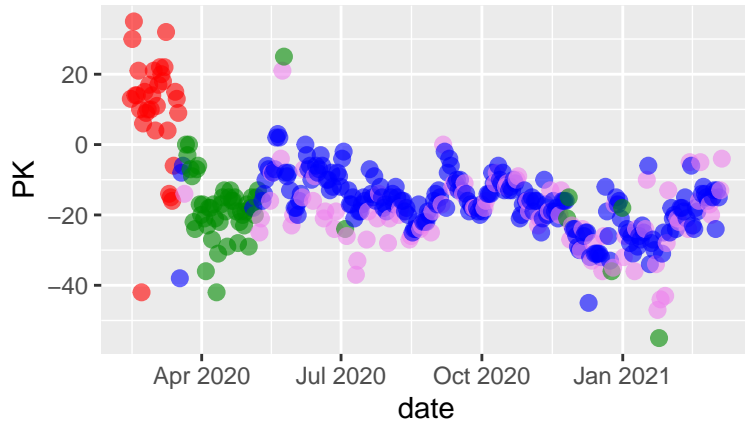

Arizona tseries, 2021-03-10 - fanny

Clusters ● early ● lockdown ● transition ● curre

Arizona tseries, 2021-03-10 - agnes

Clusters ● early ● lockdown ● transition ● curre

Arizona tseries, 2021-03-10 - diana

Clusters ● early ● lockdown ● transition ● curre

Arizona tseries, 2021-03-10 - rpart

Clusters ● early ● lockdown ● transition ● curre

Arizona tseries, 2021-03-10 - rf

Clusters ● early ● lockdown ● transition ● curre

Arizona tseries, 2021-03-10 - xgb

Clusters ● early ● lockdown ● transition ● curre