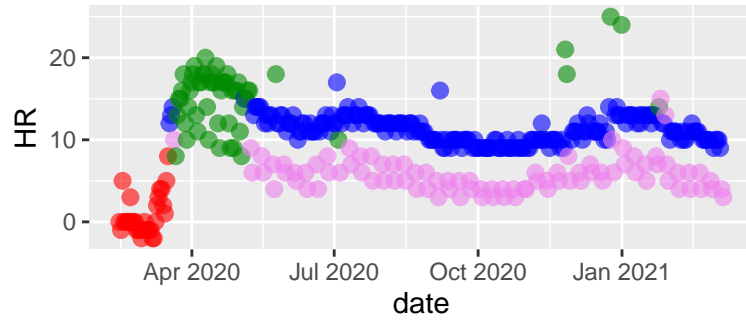

Arizona tseries, 2021-03-10 - fanny

Clusters ● early ● lockdown ● transition ● curre

Arizona tseries, 2021-03-10 - agnes

Clusters ● early ● lockdown ● transition ● curre

Arizona tseries, 2021-03-10 - diana

Clusters ● early ● lockdown ● transition ● curre

Arizona tseries, 2021-03-10 - rpart

Clusters ● early ● lockdown ● transition ● curre

Arizona tseries, 2021-03-10 - rf

Clusters ● early ● lockdown ● transition ● curre

Arizona tseries, 2021-03-10 - xgb

Clusters ● early ● lockdown ● transition ● curre