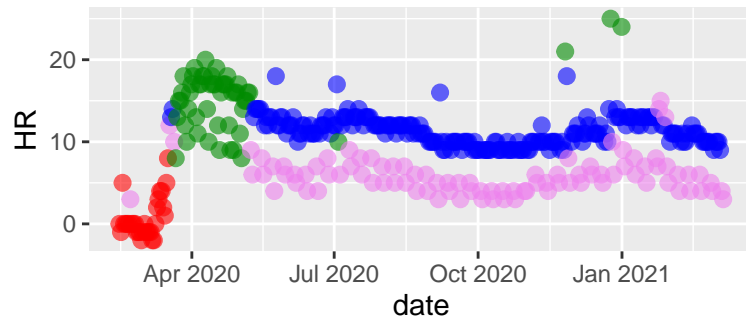

Arizona tseries, 2021-03-10 - fanny

Clusters ● early ● lockdown ● transition ● curre

Arizona tseries, 2021-03-10 - agnes

Clusters ● early ● lockdown ● transition ● curre

Arizona tseries, 2021-03-10 - diana

Clusters ● early ● lockdown ● transition ● curre

Arizona tseries, 2021-03-10 - rpart

Clusters ● early ● lockdown ● transition ● curre

Arizona tseries, 2021-03-10 - rf

Clusters ● early ● lockdown ● transition ● curre

Arizona tseries, 2021-03-10 - xgb

Clusters ● early ● lockdown ● transition ● curre