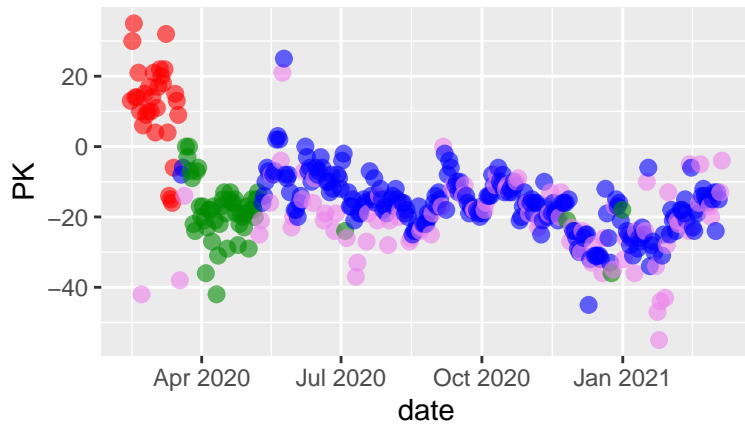

Arizona tseries, 2021-03-10 - fanny

Clusters ● early ● lockdown ● transition ● curre

Arizona tseries, 2021-03-10 - agnes

Clusters ● early ● lockdown ● transition ● curre

Arizona tseries, 2021-03-10 - diana

Clusters ● early ● lockdown ● transition ● curre

Arizona tseries, 2021-03-10 - rpart

Clusters ● early ● lockdown ● transition ● curre

Arizona tseries, 2021-03-10 - rf

Clusters ● early ● lockdown ● transition ● curre

Arizona tseries, 2021-03-10 - xgb

Clusters ● early ● lockdown ● transition ● curre